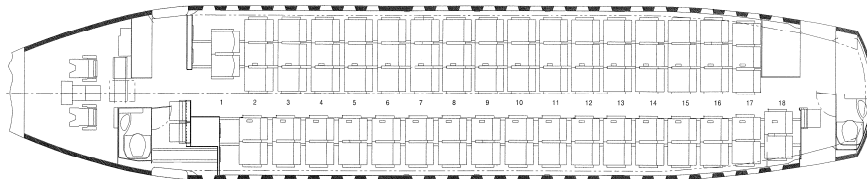

BAe146 Whisper Jet

Economy Class

Business Class

Your Travel Solution Has Just Arrived

The BAe 146 Whisper offers a quiet & comfortable cabin experience and is ideal for larger group travel charters of up to 84 passengers and can also be re configured for 48 Business Class seats providing the most superior cabin comfort within New Zealand, Australia & throughout the Pacific. With two galleys, front and rear passenger doors and large overhead bins, Air National's Whisper is New Zealand's preferred charter aircraft.

Specifications

Speed: 360 kts
 Operating Altitude: up to 31000ft
 Range: 1600nm
 Passengers: Maximum 84
 Pressurised: Yes

Economy Class

84 Seats at 30/31 inch pitch

Business Class

48 Seats at 37/38 inch pitch