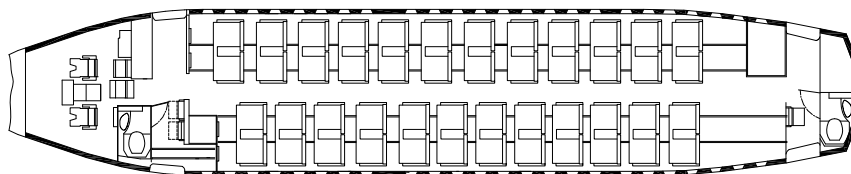

BAe146 Whisper Jet

Economy Class

Business Class

Your Travel Solution Has Just Arrived

The BAe 146 Whisper offers a quiet & comfortable cabin experience and is ideal for larger group travel charters of up to 84 passengers and can also be re configured for 48 Business Class seats providing the most superior cabin comfort within New Zealand, Australia & throughout the Pacific. With two galleys, front and rear passenger doors and large overhead bins, Air National's Whisper is New Zealand's preferred charter aircraft.

Specifications

Speed: 360 kts
 Operating Altitude: up to 31000ft
 Range: 1600nm
 Passengers: Maximum 84
 Pressurised: Yes

Economy Class

84 Seats at 30/31 inch pitch

Business Class

48 Seats at 37/38 inch pitch